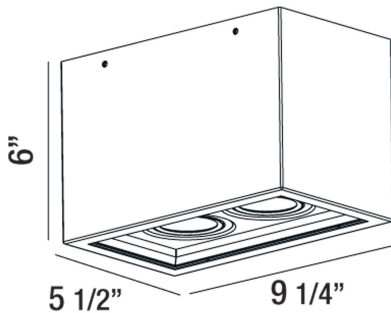

Options Available

ITEM NO.	FINISH	SHADE
32688-016	WHITE	METAL